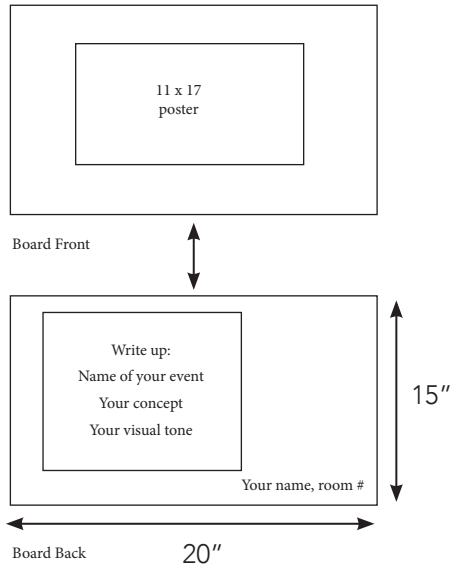

Mounting for Project 3:

15" x 20" Horizontal Blackboard:

OR 15" x 20" Vertical Blackboard: