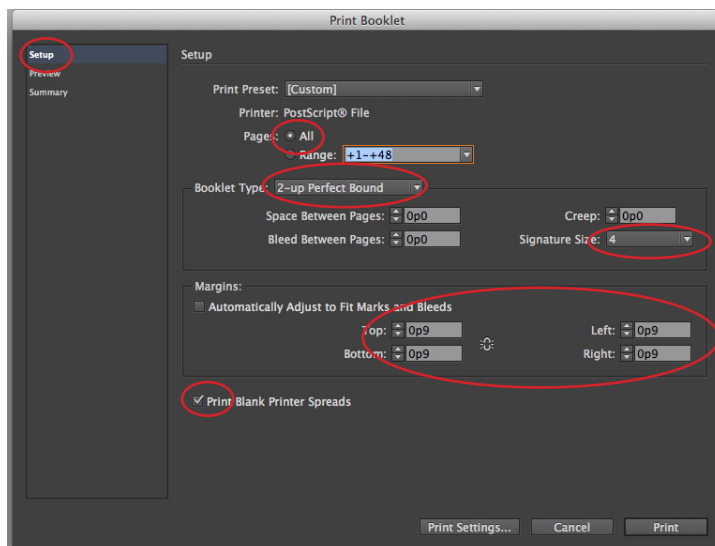

## Printing your magazines to the Docucolor:

Drag and drop your postscript file onto the Acrobat Distiller icon

Drop your PDF into the Docucolor folder, right click on your file, and follow the next PDF for setting the Docucolor presets.

Load 12 x 18" paper into the docucolor's manual feed.  
Press print on the docucolor.