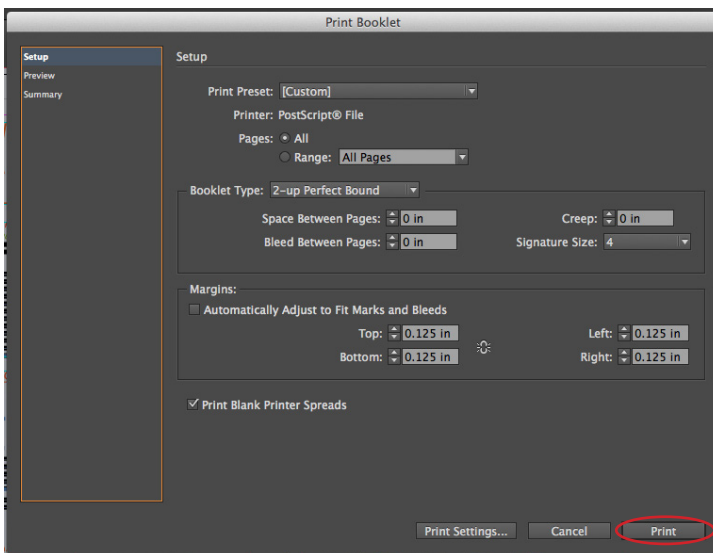

## Printing your magazines to the Docucolor:

Drag and drop your postscript file onto the Acrobat Distiller icon

Drop your PDF into the Docucolor folder, right click on your file, and follow the next PDF for setting the Docucolor presets.

Load 12 x 18" paper into the docucolor's manual feed.  
Press print on the docucolor.