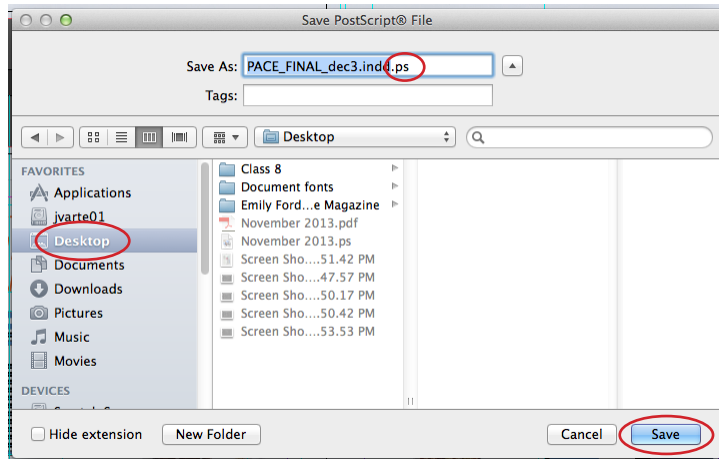

## Printing your magazines to the Docucolor:

Drag and drop your postscript file onto the Acrobat Distiller icon

Drop your PDF into the Docucolor folder, right click on your file, and follow the next PDF for setting the Docucolor presets.

Load 12 x 18" paper into the docucolor's manual feed.  
Press print on the docucolor.