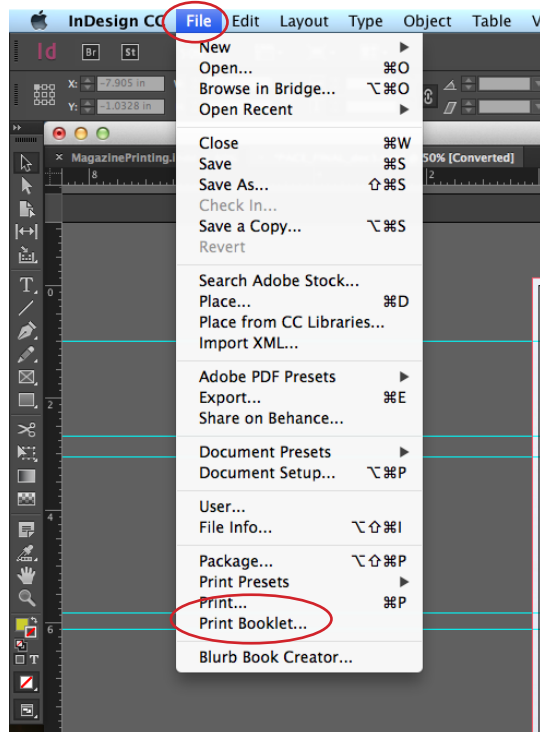

## Printing your magazines to the Docucolor:

Drag and drop your postscript file onto the Acrobat Distiller icon

Drop your PDF into the Docucolor folder, right click on your file, and follow the next PDF for setting the Docucolor presets.

Load 12 x 18" paper into the docucolor's manual feed.  
Press print on the docucolor.