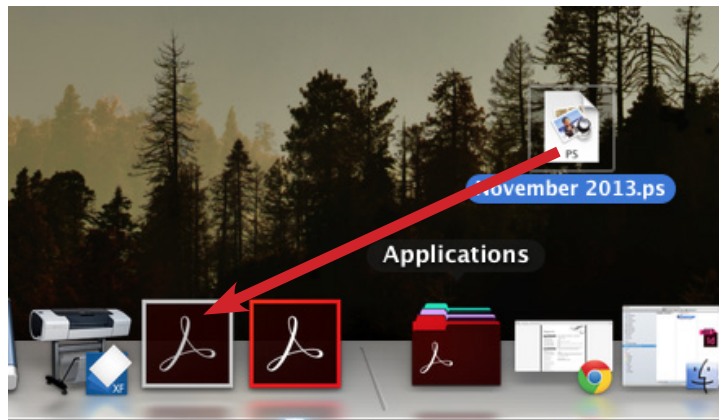

Drag and drop your postscript file onto the Acrobat Distiller icon