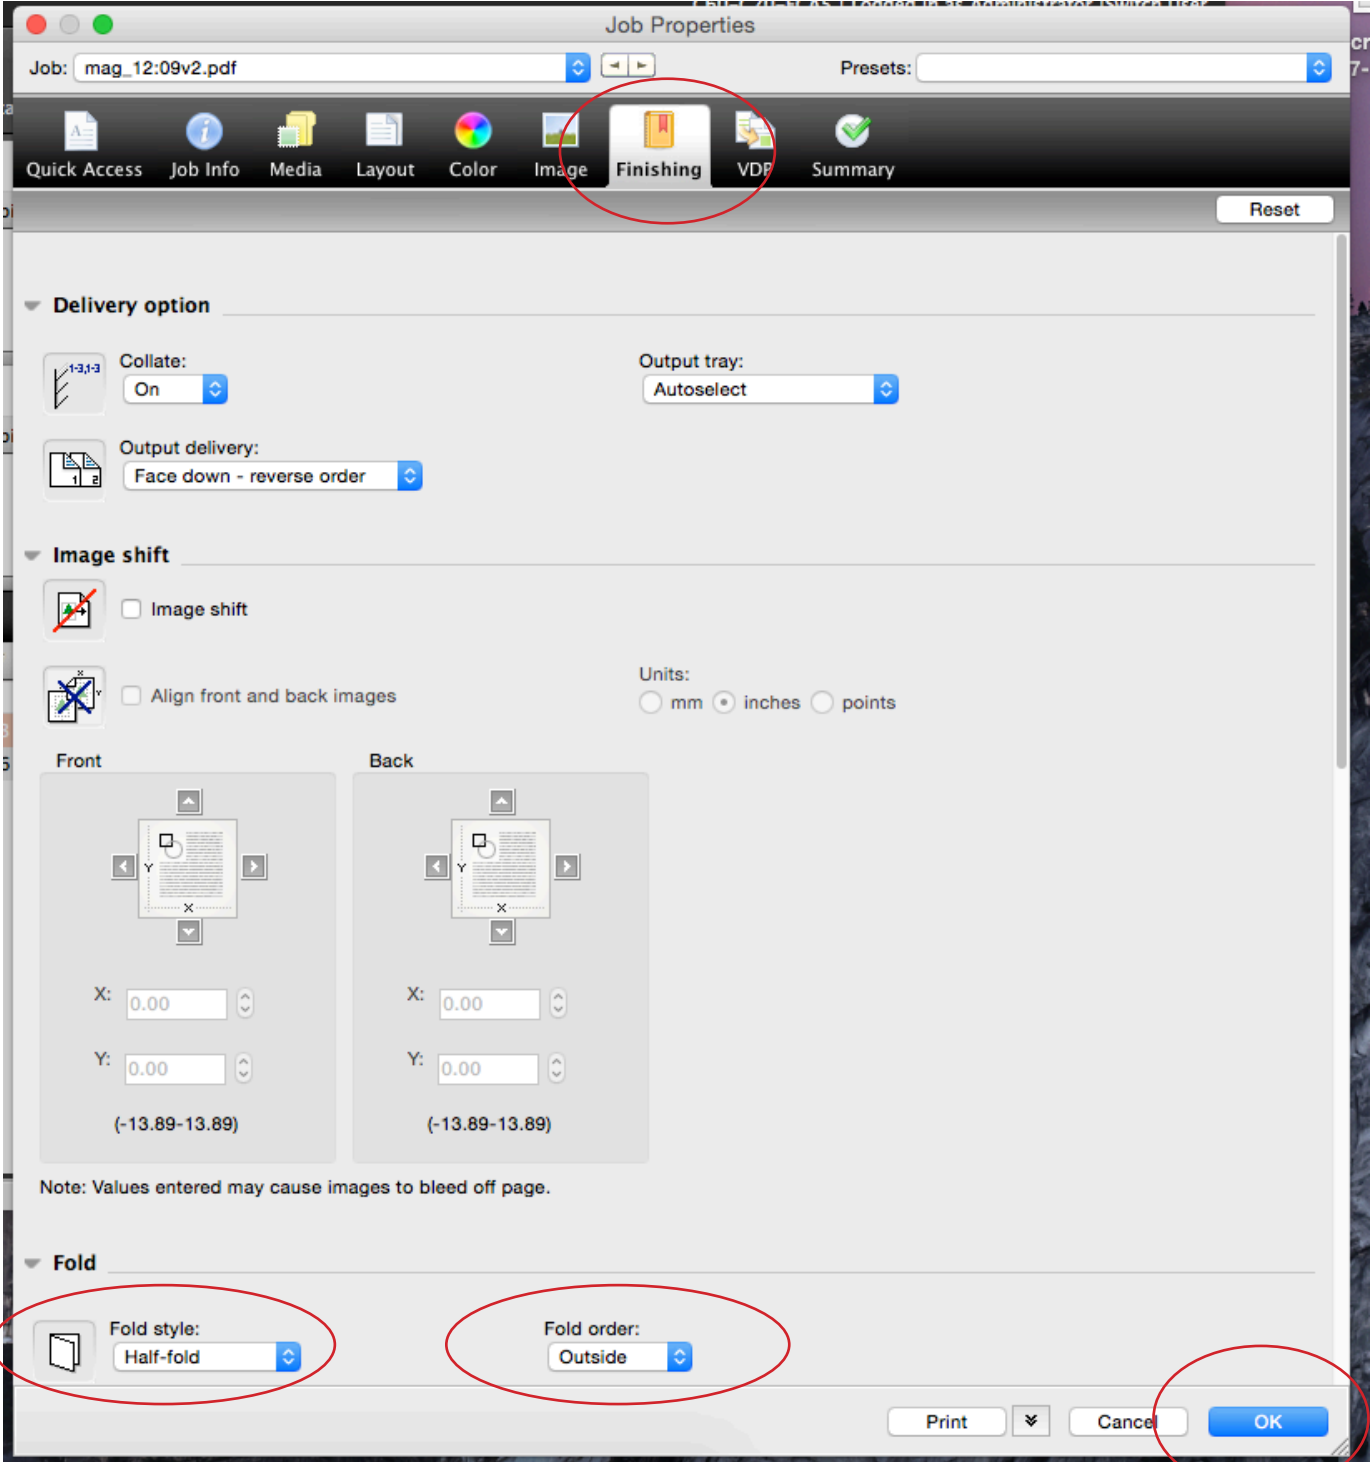

PART 2 PRINTING THE INTERIOR PAGES OF YOUR MAGAZINE:
At the Docucolor workstation

Conflict

Your current selections have caused the following items to conflict with each other.

Item	Current selection
Fold style	Half-fold
Output delivery	Face down - normal order

To automatically resolve the conflicts as shown in the table below, click OK.

To return to the previous selection, click Cancel.

Item	Current selection	New selection
Output delivery	Face down - normal order	Face down - reverse order