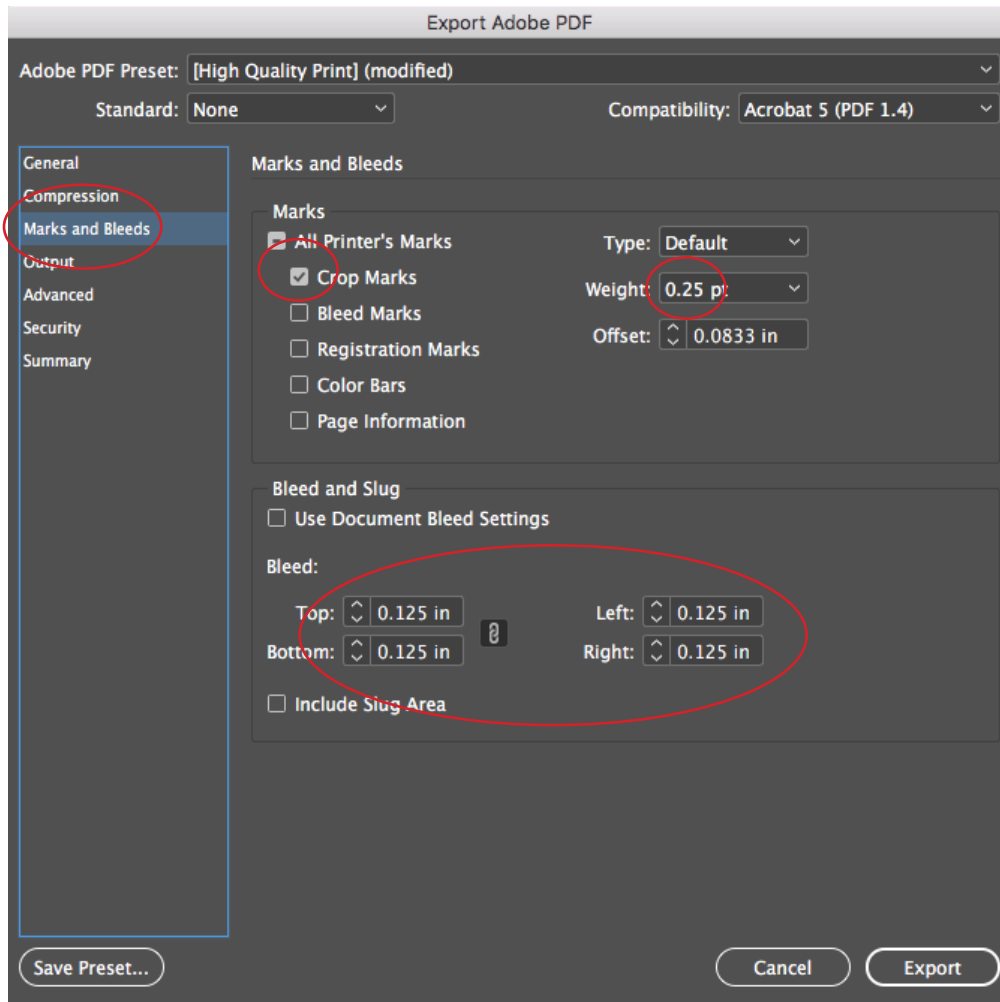

PART 2 PRINTING THE COVER OF YOUR MAGAZINE:
On your computer