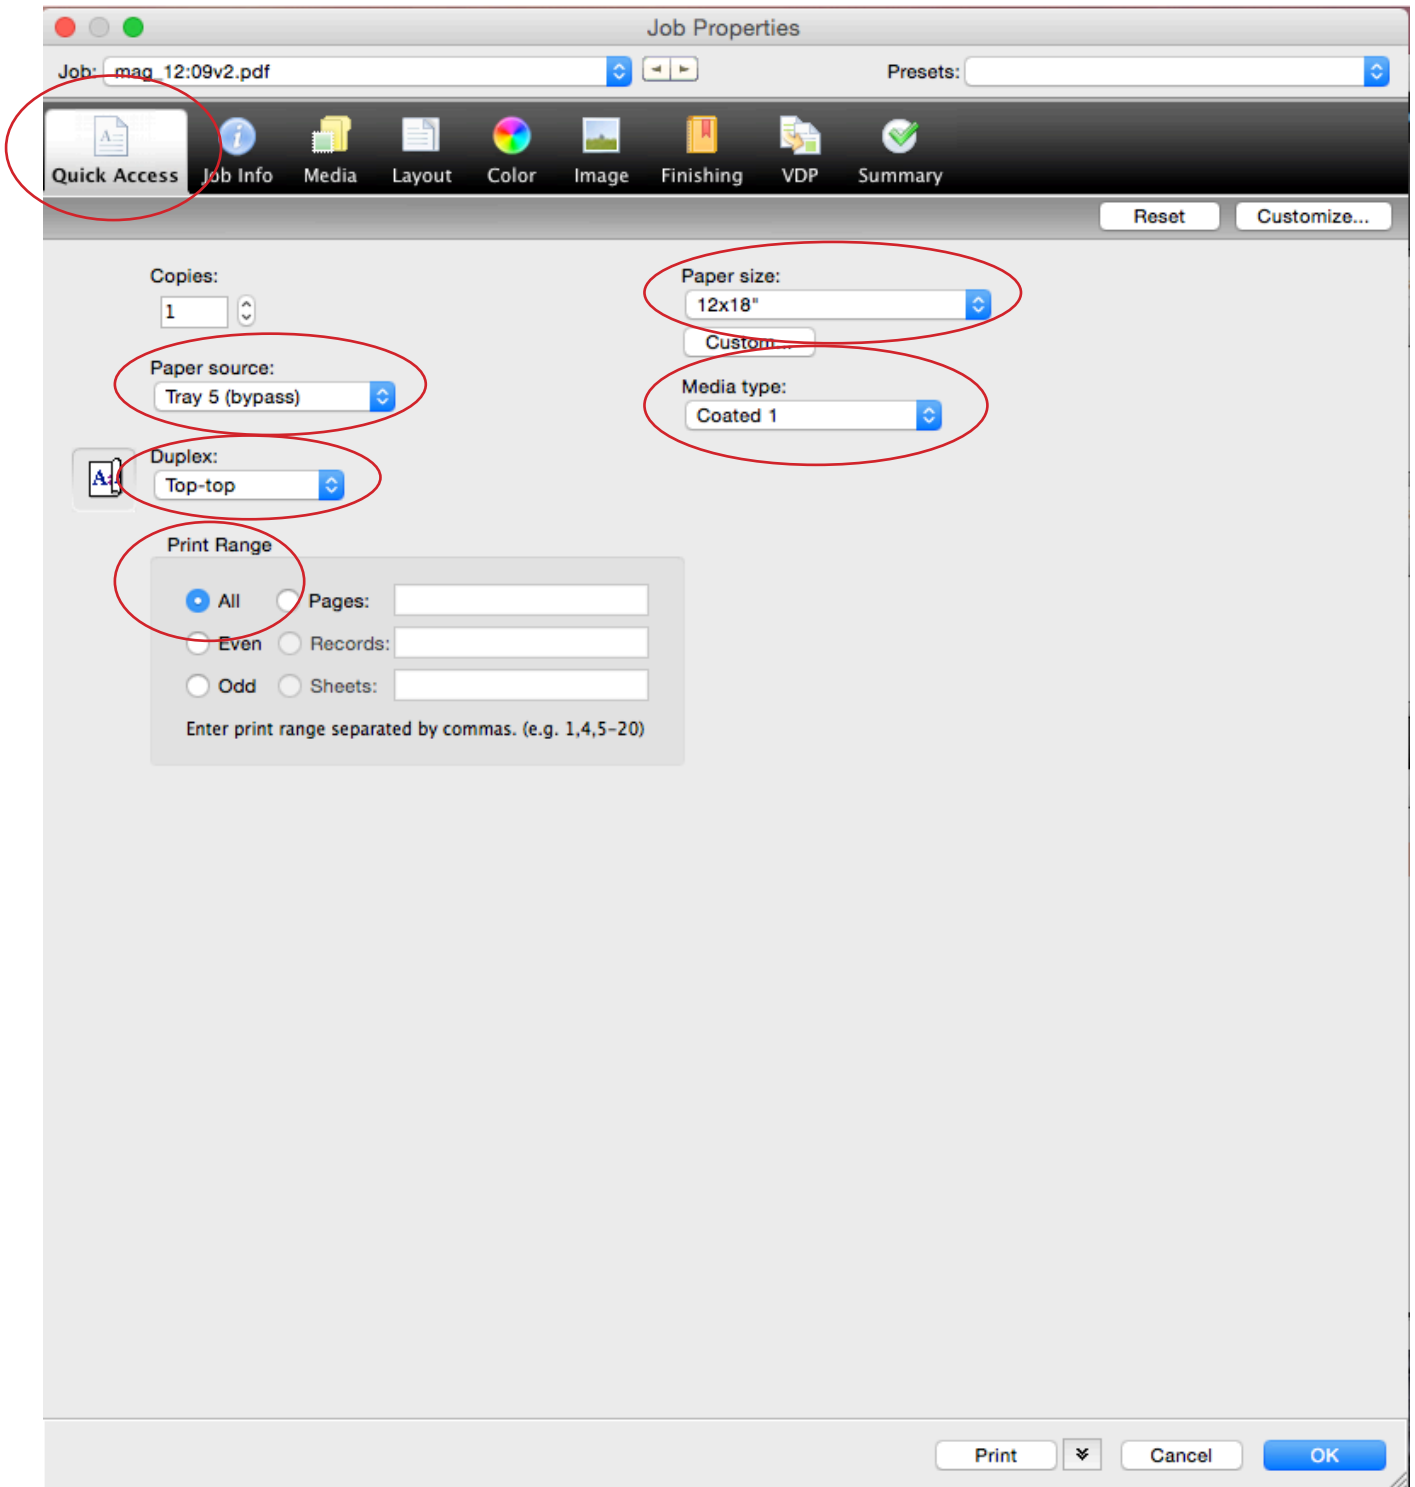

PART 2 PRINTING THE INTERIOR PAGES OF YOUR MAGAZINE:
At the Docucolor workstation

Conflict

Your current selections have caused the following items to conflict with each other.

Item	Current selection
Fold style	Half-fold
Output delivery	Face down - normal order

To automatically resolve the conflicts as shown in the table below, click OK.

To return to the previous selection, click Cancel.

Item	Current selection	New selection
Output delivery	Face down - normal order	Face down - reverse order