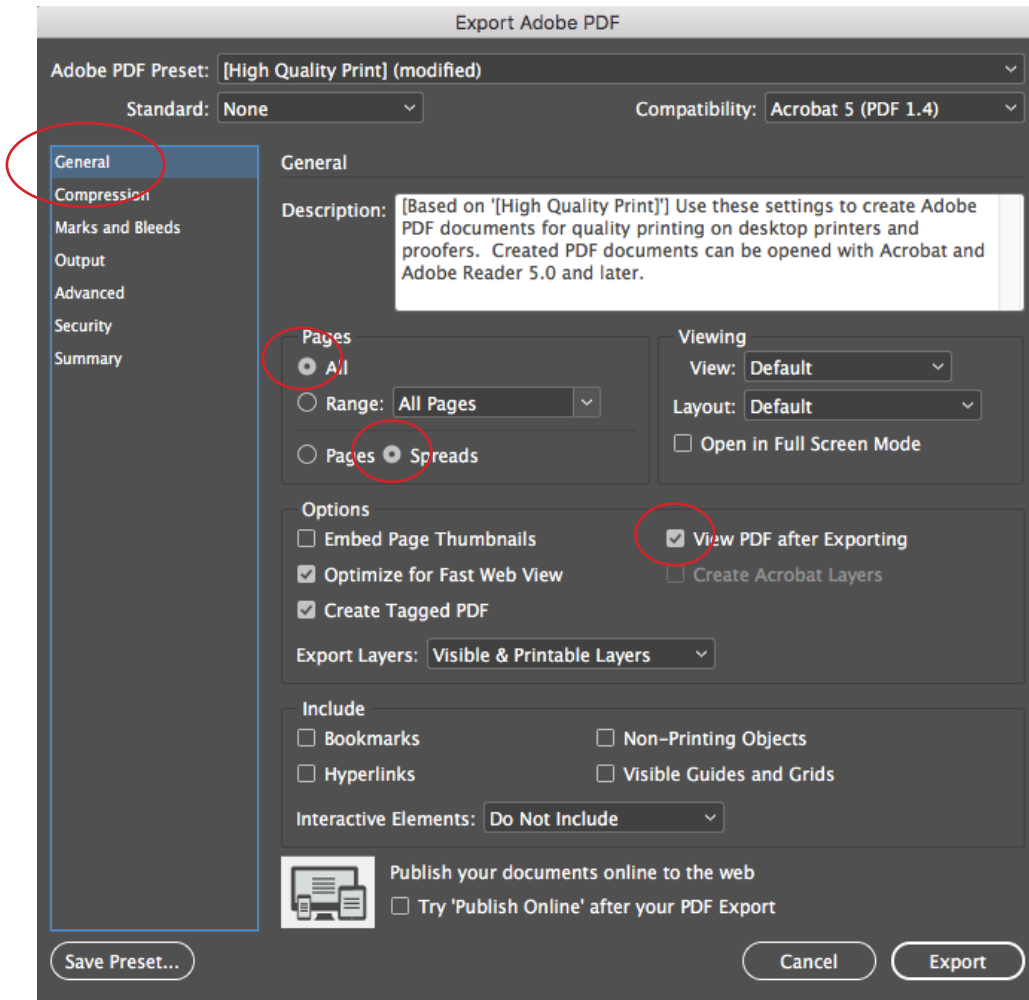

PART 2 PRINTING THE COVER OF YOUR MAGAZINE: On your computer

Go to File >> Export >> Adobe PDF (print)